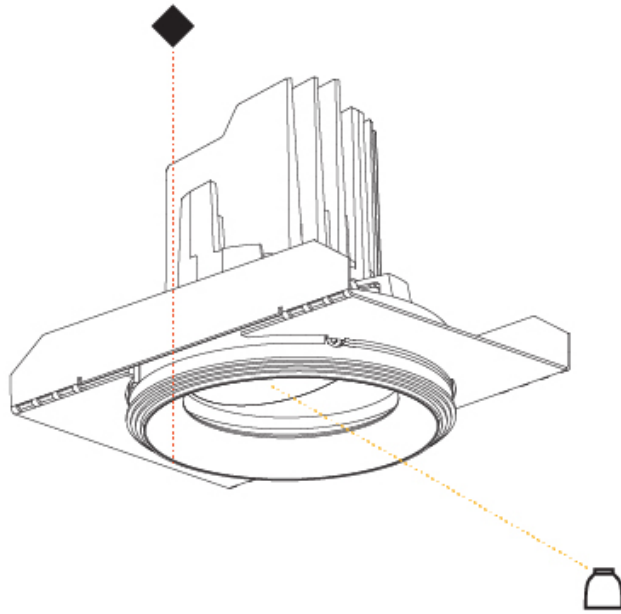

BIONIQ ROUND ADJUSTABLE TRIMLESS

A35179-

PROJECT	_____
TYPE	_____
SPECIFIER	_____
QUANTITY	_____
DATE	_____